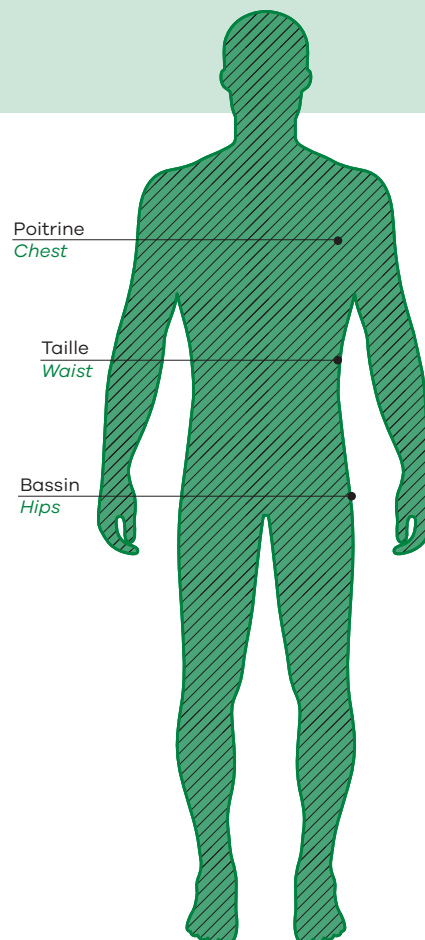

### • TOUR DE POITRINE/ HIGH CHEST SIZE

Le tour de poitrine se prend au point le plus fort de la poitrine, mètre ruban droit, plaqué sans trop serrer

*High chest size have to be taken at the strongest point of the chest with a tape measure, plated, without too much pressure*

### • TOUR DE TAILLE/ WAIST SIZE

Le tour de taille se prend au point le plus mince de la taille, mètre ruban droit, plaqué sans trop serrer

*Waist size have to be taken at the thinnest point of the waist with a tape measure, plated, without too much pressure*

### • TOUR DE BASSIN/ HIPS SIZE

Le tour de bassin se prend au point le plus fort des hanches, mètre ruban droit, plaqué sans trop serrer

*Hips size have to be taken at the strongest point of the hips with a tape measure, plated, without too much pressure*

### • FEMME/ WOMEN

	XS	S	M	L	XL	2XL
Tailles FR top	34-36	38-40	42-44	46-48	50-52	54-56
Poitrine/ Chest	75-81	82-87	88-93	94-99	100-105	106-112
Taille/ Waist	63-69	70-75	76-81	82-87	88-93	94-100
Bassin/ Hips	85-91	92-97	98-103	104-109	110-115	116-122